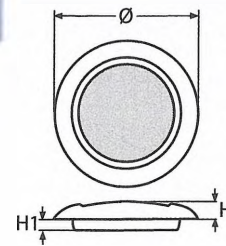

High Power LED Deckenlampe, extra flach, Einbau / Alu

High power LED ceiling light, flat type, flush mount / Eclairage LED ultra puissant en Alu

814257

Bestell-Nr. Order no.	Ø	H	H1	Volt	Watt	Box	*€/Stück *€/piece
8142570	85	7	5	12	3	1