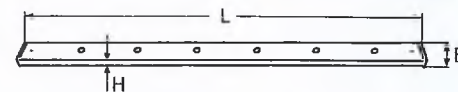

LED Highpower LED / Alu
High Power LED / Eclairage LED

814683

Bestell-Nr. Order no.	L	H	B	LED'S	Volt	Watt	Box	*€/Stück *€/piece
8146830210	210	10	25	3	12	3 x 1	1	
8146830400	400	10	25	6	12	6 x 1	1