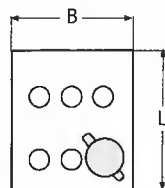

5er Schalttafel, wassergeschützt

5 gang water protected switch panel / Tableau à 5 fusibles et interrupteurs étanches

Bestell-Nr. Order no.	L	B	Volt	Box	*€/Stück *€/piece
8141983110_125	125	110	12	1	

8756