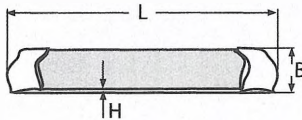

Bestell-Nr. Order no.	L	B	H	Volt	Watt	Box	*€/Stück *€/piece
8146863380	380	66	19	12	6 x 1	1	

814327

LED Lampe, oval, 12 LEDs, variabel / Plastik

LED light, oval, 12 LEDs, variable / Eclairage oval 12 lampes LED - plastique