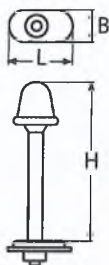

8645

Toplicht / A2-AISI 304
Stern light / Feu sur hampe