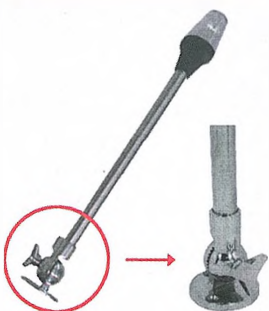

Bestell-Nr. Order no.	H	L	B	Volt	Box	*€/Stück *€/piece
86452580	580	95	45	12	1	

Herausnehmbar / Detachable

8646

Toplicht / A2-AISI 304
Stern light / Feu sur hampe