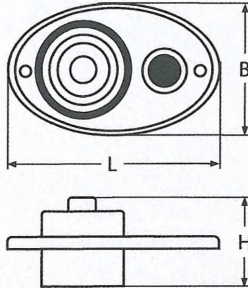

814814

High Power LED Lampe, schwenkbar, Einbau / Plastik verchromt

High Power LED swivel light, flush mount, plastic chrome plated / Spot LED orientable en plastique chromé

NEW

Bestell-Nr. Order no.	L	B	H	Volt	Watt	Box	*€/Stück *€/piece
8148143115	115	65	55	12	1	1	

814405

LED Deckenlampe, 3 LEDs, Einbau / A2-AISI 304

LED ceiling light, 3 LED's, flush mount / Plafonnier 3 lampes LED