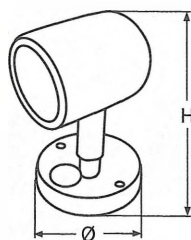

Bestell-Nr. Order no.	Farbe Colour	Ø	H	Volt	Box	*€/Stück *€/piece
8755540	Gold/Gold	85	100	12	1	

Artikel läuft aus / product running out